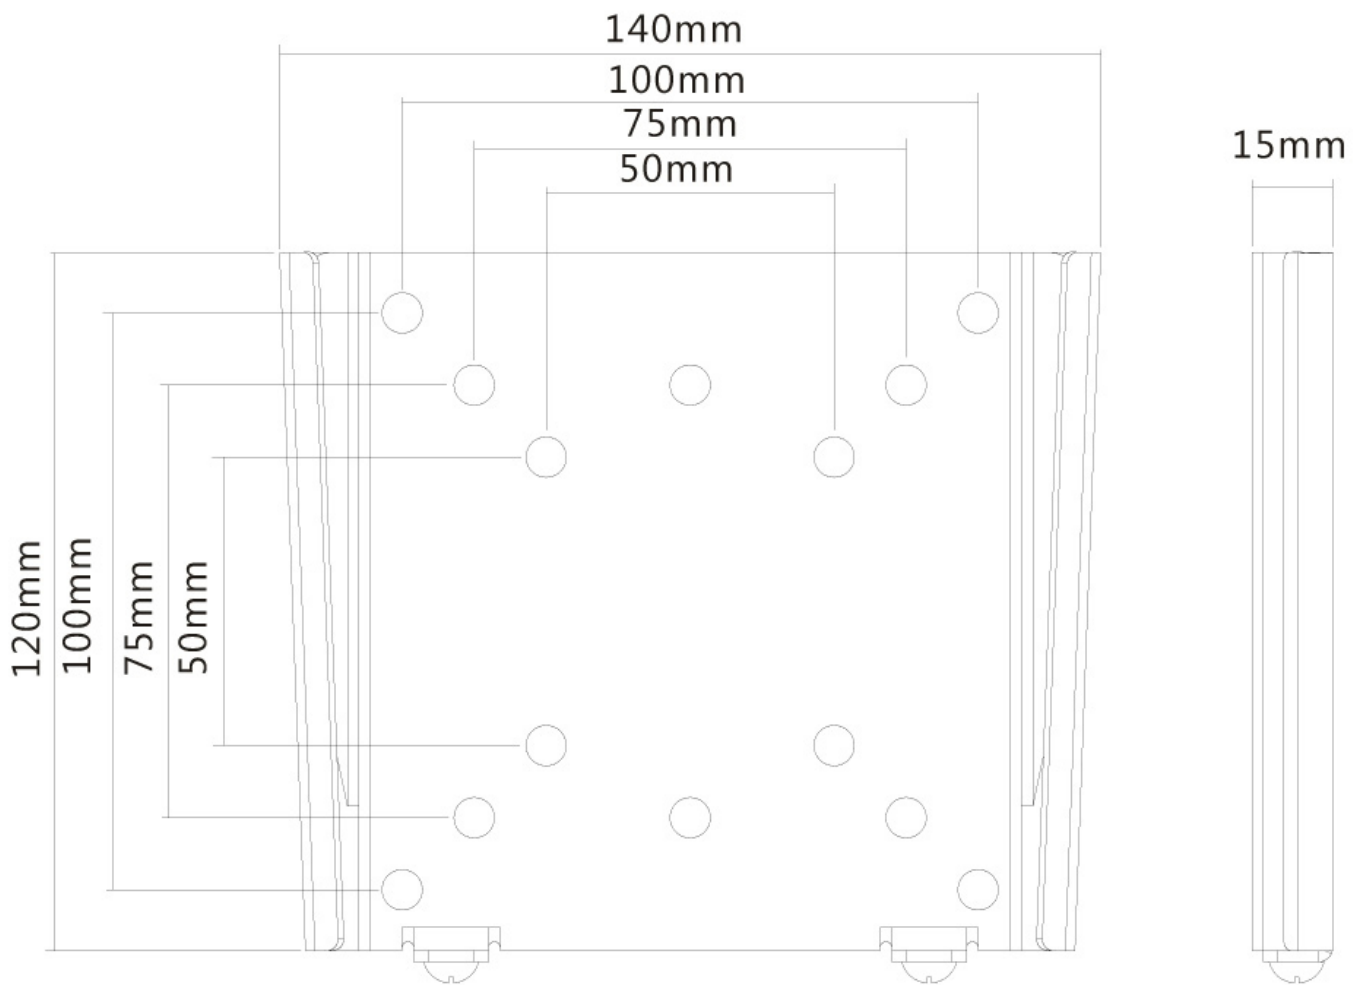

FPMA-W25BLACK

NEOMOUNTS TV/MONITOR WALL MOUNT

Neomounts